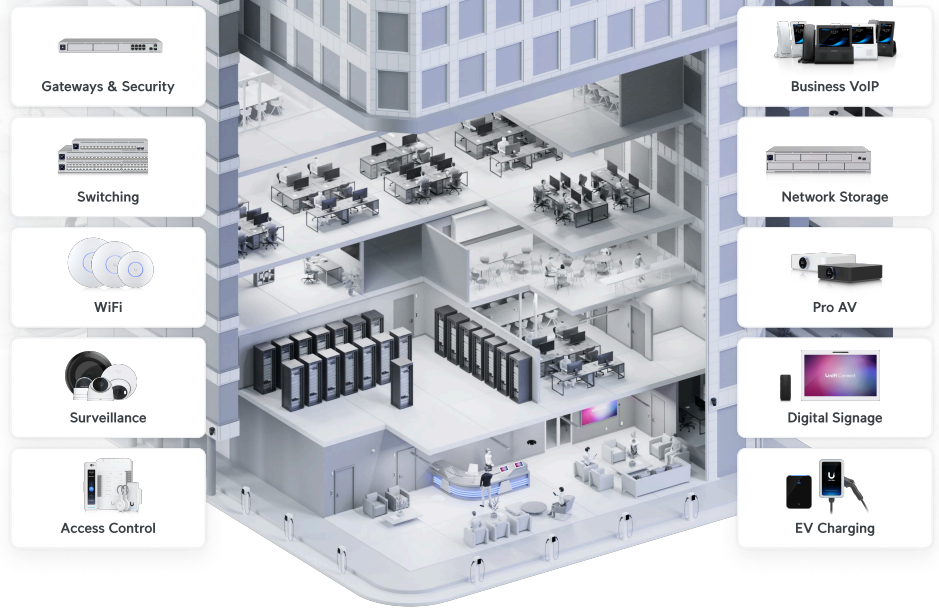

## Full-Stack IT, Reimagined

UniFi is a complete IT platform that unifies networking, cyber security, surveillance cameras, and door access control into a single, modern solution — all managed from one intuitive interface. Designed for scalability and efficiency, UniFi delivers advanced enterprise capabilities without the complexity or ongoing licensing costs of traditional systems.

- Modern WiFi 7 Technology
- Next-Gen Cyber Security
- AI-Driven Video Camera
- Modern Access Control